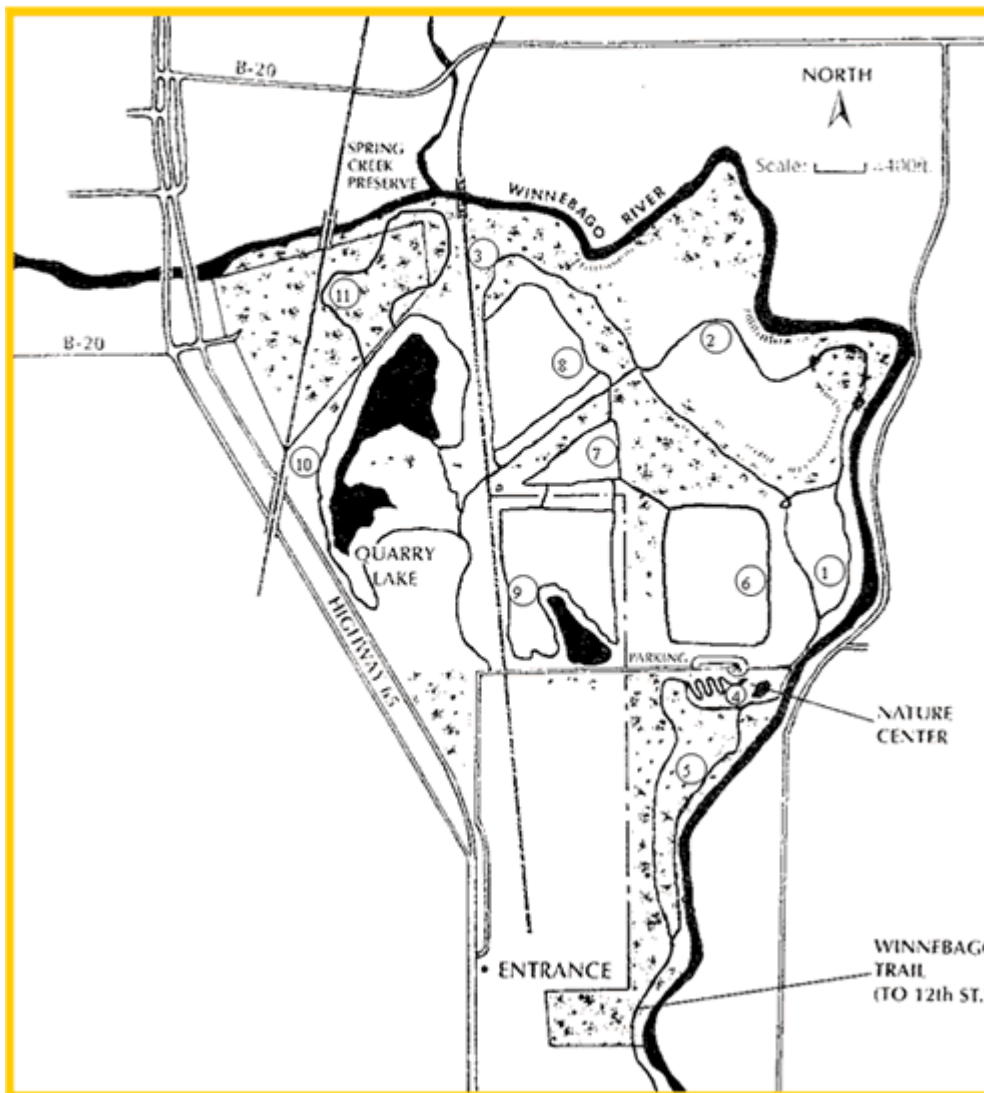

# LIME CREEK CONSERVATION AREA MAP

	Trail	Length in Miles
1.	Brewery Loop	0.62
2.	Badlands Loop	1.04
3.	Old Stage Run	0.97
4.	Easy Access Trail	0.57
5.	River Bluffs Trail	1.07
6.	Red-tailed Hawk Loop	0.66
7.	Gray Fox Loop	0.32
8.	Barred Owl Loop	0.72
9.	White-tail Loop	0.9
10.	Quarry Lake Loop	1.3
11.	Wild Turkey Loop	0.63