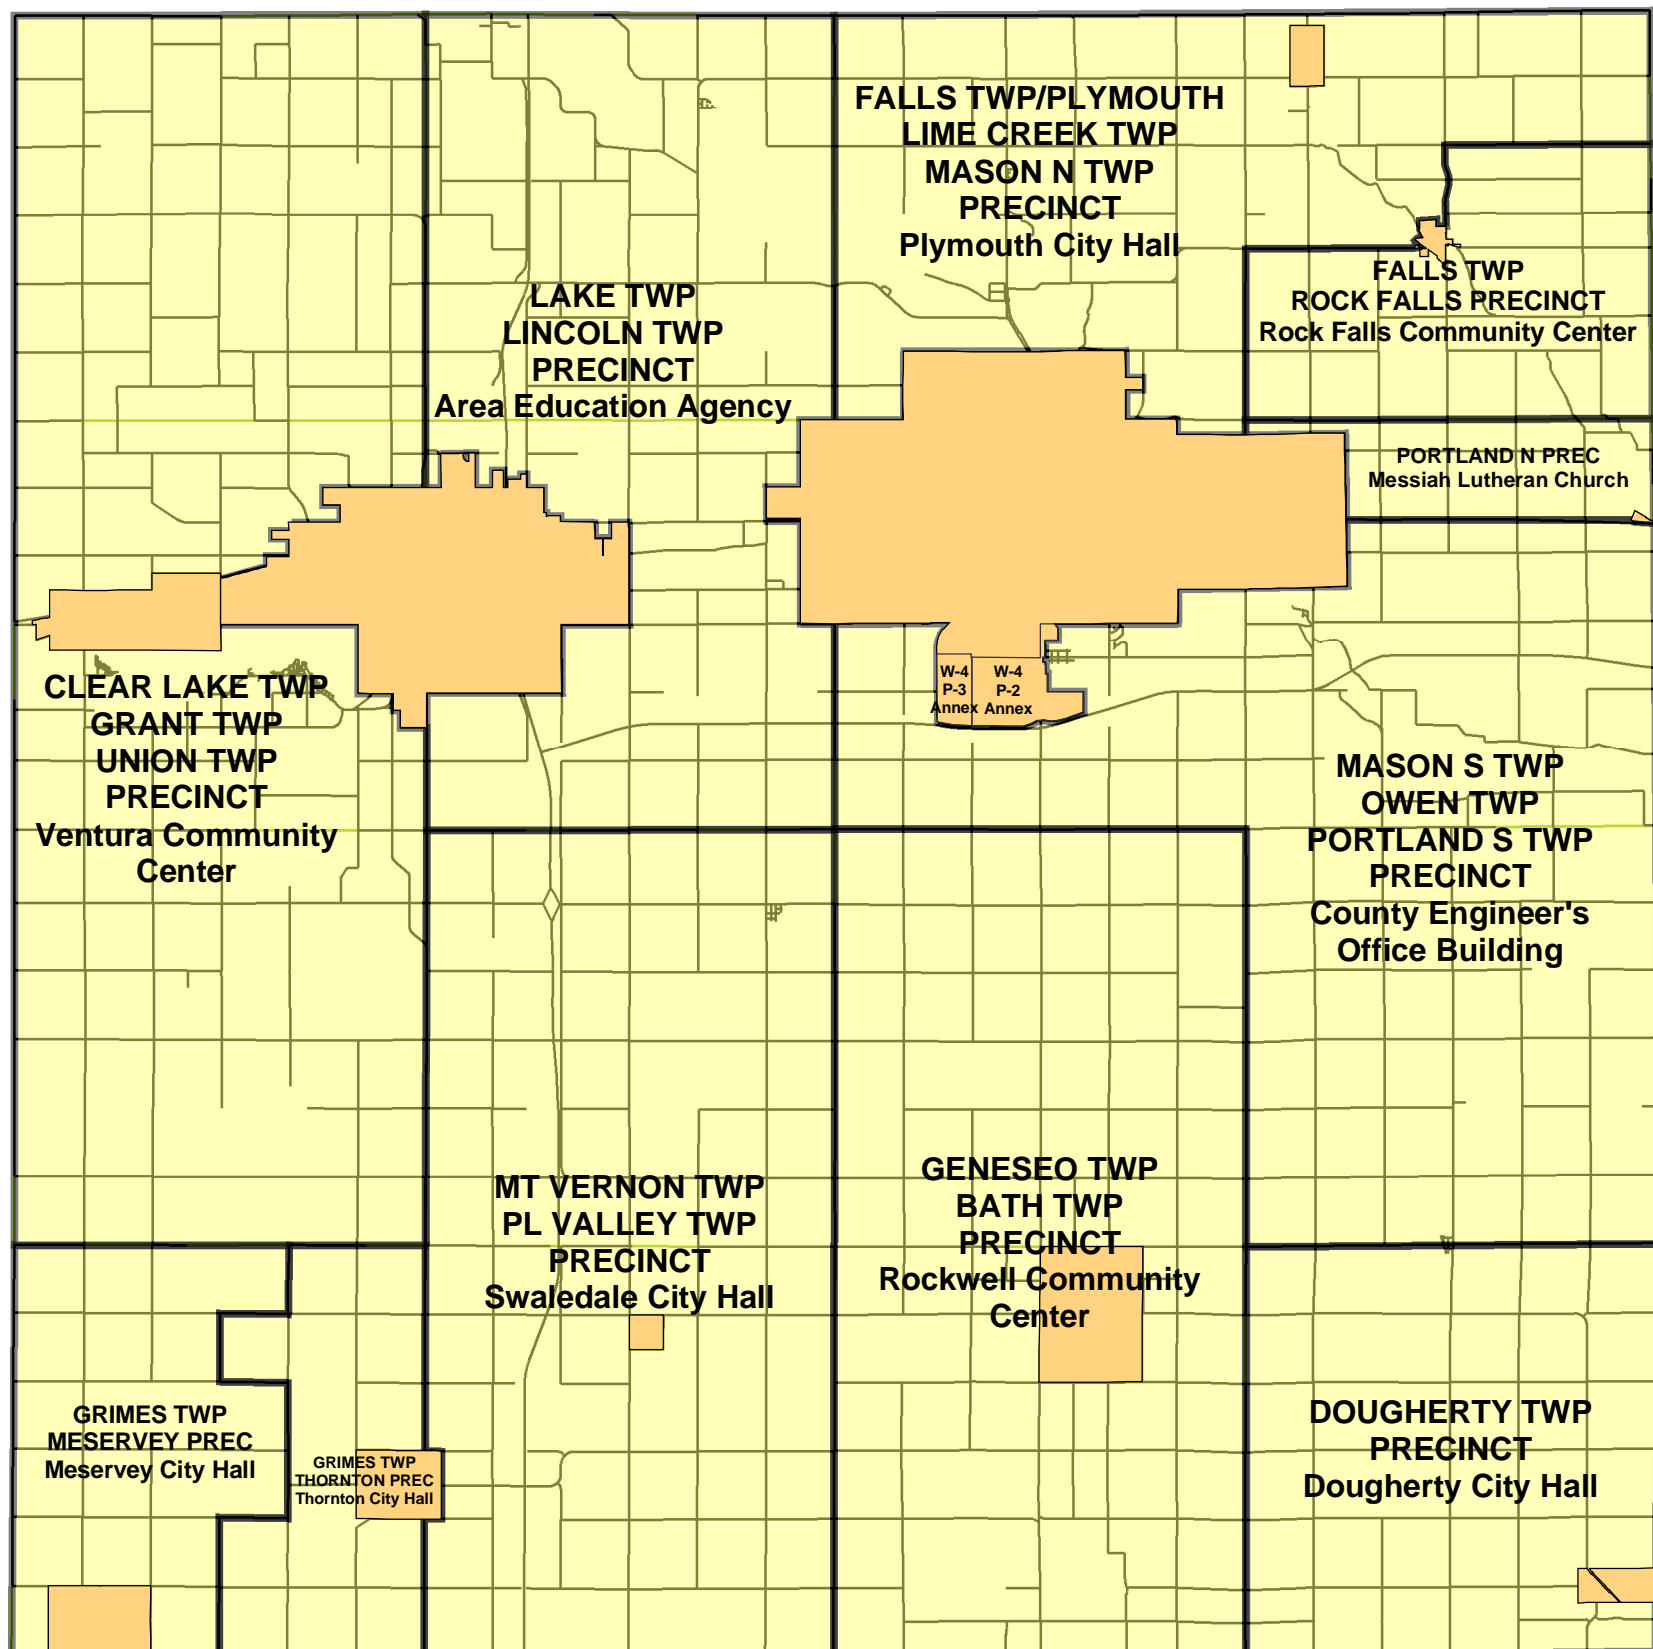

CERRO GORDO COUNTY PRECINCTS

COUNTY SUPERVISOR DISTRICT 1
 Falls Twp Rock Falls Prec, Portland Twp N Prec,
 and the following Precincts in Mason City: All
 Precincts in Ward 1, W-2 P-2, W-2 P-3,
 W-4 P-3, except W-4 P-3 Annex

COUNTY SUPERVISOR DISTRICT 2
 Falls Plymouth/Lime Creek/Mason N Twps Prec,
 Lake/Lincoln Twps Prec, Clear Lake/Grant/Union
 Twps Prec, Grimes Twp Meservey and Thornton
 Precincts, Mt Vernon/Pl Valley Twps Prec,
 Geneseo/Bath Twps Prec, and all Wards in the
 City of Clear Lake

COUNTY SUPERVISOR DISTRICT 3
 Mason S/Owen/Portland S Twps Prec, Dougherty
 Twp Prec, and the following Precincts in Mason City:
 All Precincts in Ward 3, W-2 P-1, W-4 P-1, W-4 P-2,
 W-4 P-2 Annex and W-4 P-3 Annex

12TH REPRESENTATIVE DISTRICT - STATE
 Clear Lake/Grant/Union Twps Prec, All Wards
 in the City of Clear Lake, Dougherty Twp Prec, Falls
 Plymouth/Lime Creek Twp Prec, Falls Twp Rock
 Falls Prec, Grimes Twp Meservey and Thornton
 Precincts, Geneseo/Bath Twps Prec, Lake/Lincoln
 Twps Prec, Mt Vernon/Pl Valley Twps Prec