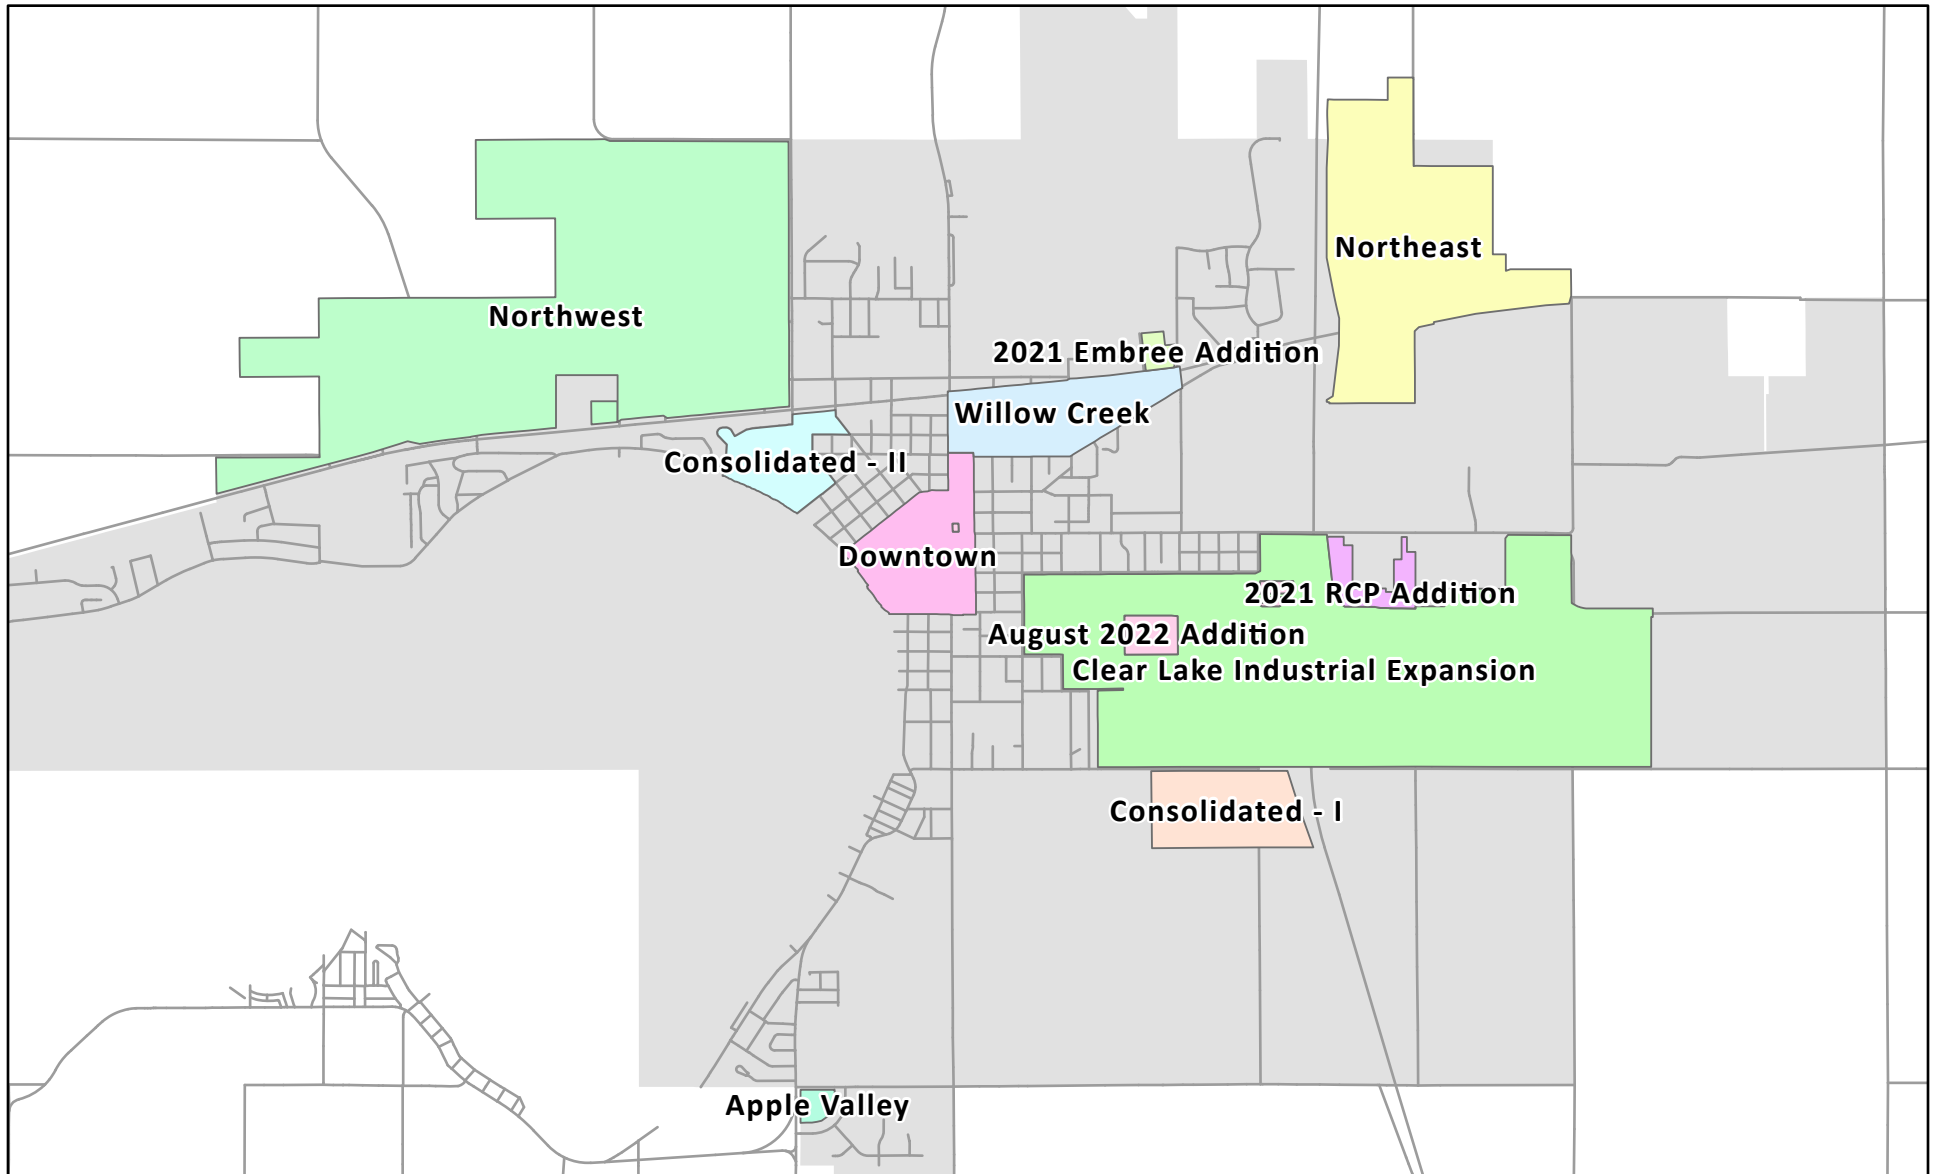

# Clear Lake TIF Areas

Map produced in the GIS Office of  
the Cerro Gordo County Auditor  
Updated March 2024