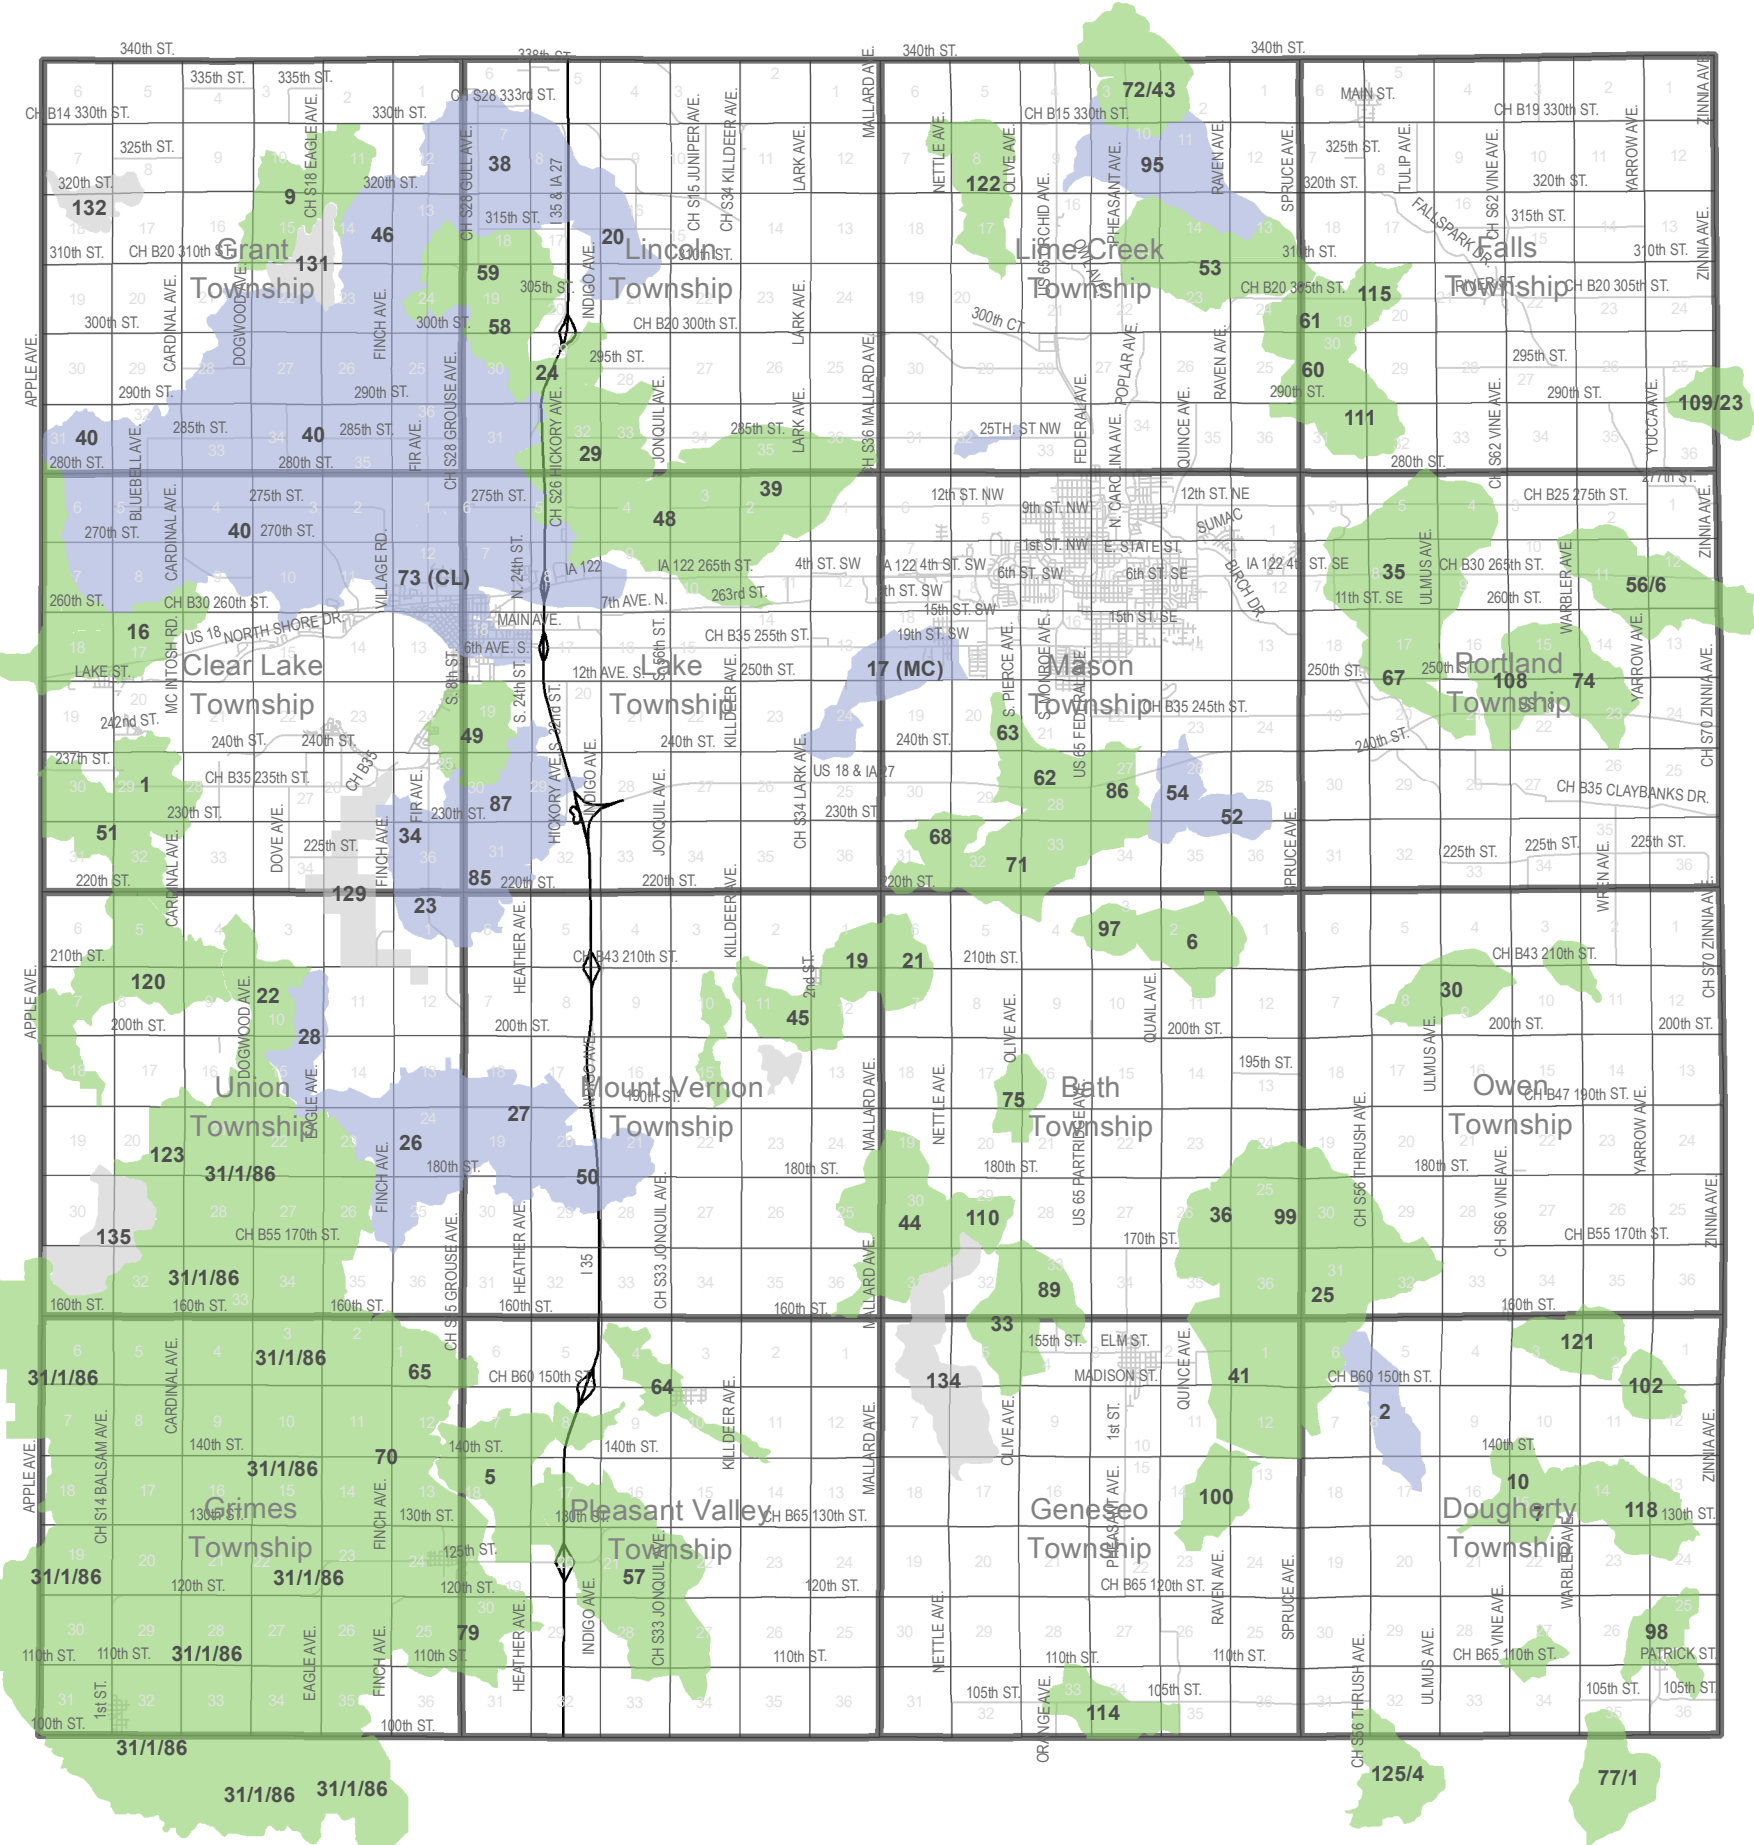

# Cerro Gordo County Established Drainage Districts

SUPERVISOR TRUSTEE DRAINAGE DISTRICTS	
1	Clear Lake
5*	Pleasant Valley
6	Bath
7	Dougherty
9	Grant
10	Dougherty
16	Clear Lake
19	Mt Vernon, Bath
21	Bath
22	Union
24	Lincoln
25	Owen, Dougherty, Bath, Geneseo
29	Lincoln, Lake
30	Owen
31/1/86	Union, Grimes
33	Bath, Geneseo
35	Portland
36	Bath
39	Lincoln, Lake
41	Bath, Geneseo
42	Dougherty
44	Bath, Mt Vernon
45	Mt Vernon
48	Lake, Lincoln
49	Lake, Clear Lake
51	Clear Lake, Union
53	Lime Creek, Falls
56/6	Portland
57	Pleasant Valley
58	Lincoln
59	Lincoln, Grant
60	Lime Creek, Falls
61	Falls, Lime Creek
62	Mason
63	Mason
64	Pleasant Valley
65	Grimes, Pleasant Valley, Union
66/35	Lime Creek
67	Portland
68	Mason
70	Grimes, Pleasant Valley
71	Mason, Bath
74	Portland
75	Bath
77/1	Dougherty
79	Grimes, Pleasant Valley
86	Mason
89	Bath, Geneseo
91	Dougherty
97	Bath
98	Dougherty
99	Bath, Owen
100	Geneseo
101	Mt Vernon
102	Dougherty
103	Pleasant Valley
107	Owen
108	Portland
109/23	Falls
110	Bath
111	Falls
112	Falls, Lime Creek
113/123	Clear Lake
114	Geneseo
115	Falls
118	Dougherty
120	Union
121	Dougherty, Owen
122	Lime Creek
123	Union
124/168	Clear Lake
125/4	Dougherty
128/13	Clear Lake, Grant
* Unofficial Boundary	
LANDOWNER TRUSTEE DRAINAGE DISTRICTS	
2	Dougherty
17 (MC)	Mason, Lake
18 (CL)	Lake, Clear Lake
20	Lincoln
23	Clear Lake, Union, Mt Vernon
26	Union, Mt Vernon
27	Mt Vernon
28	Union, Mt Vernon
34	Clear Lake
37 (MC)	Lime Creek
38	Lincoln, Grant
40	Clear Lake, Grant, Lincoln, Lake
46	Grant, Lincoln
50	Mt Vernon
52	Mason
54	Mason
73	Clear Lake, Lake
85	Lake, Clear Lake, Mt Vernon, Union
87	Lake, Clear Lake
95	Lime Creek
CONSENT DISTRICTS	
129 - Battle Creek	Clear Lake, Union
130 - Drainage #1 Agr	Bath
131 - Grant Center	Grant
132 - Lee-Severson	Grant
133 - Mt Vernon	Mt Vernon
134 - Scholl Consent	Bath, Geneseo
135 - Bellamy Consent	Union