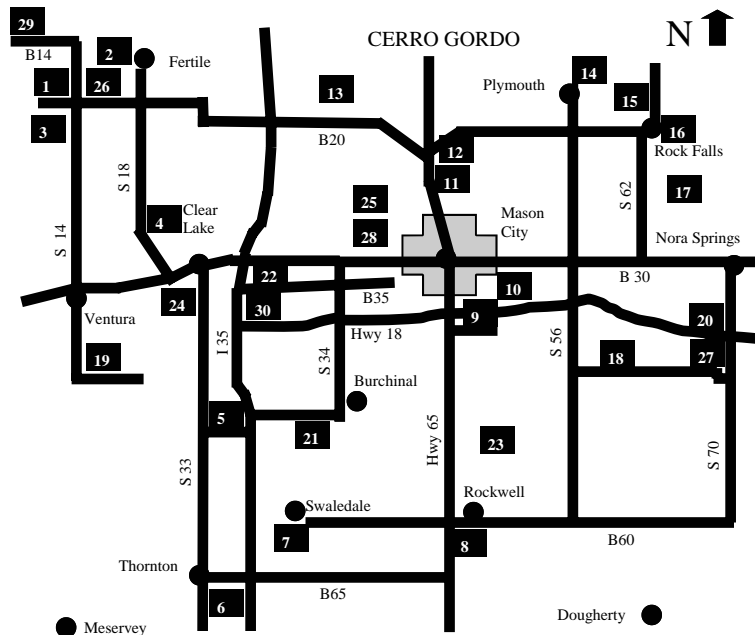

# Recreational Experiences Close to Home!

1. Haugen Wildlife Area-22151 Apple Ave
2. Mallard Marsh-2500 325th St
3. Kuhn Wildlife Area-1873 310th St
4. Winter Garden Park-1220 N 16th St NW
5. Zirbel Slough-8447 200th St
6. Ingebretson Park-203 Ash St E
7. Stille Wildlife Area-4821 Jonquil Ave
8. Linn Grove Park-518 Madison St W
9. Mike Zack Wildlife Area-16638 230th St
10. Averydale Access-South of US Hwy 18 on Birch Drive
11. Lime Creek Conservation Area and Nature Center-3501 Lime Creek Rd
12. Spring Creek Preserve-15829 300th St
13. King Fisher Hollow-10250 Wheelerwood Dr
14. Strand Park-20057 340th St
15. White Wildlife Area-22038 Vine Ave
16. Wilkinson Pioneer Park-21425 Vine Ave
17. Shellrock River Greenbelt & Preserve
18. Claybanks Forest-
19. Blue Wing Marsh-3748 220th St
20. Grover's Meadow-15580 Zinnia Ave
21. Walch Wildlife Area-10811 190th St
22. Trolley Trail-B 35 from Mason City to Clear Lake
23. Blazing Star Prairie-16747 180th St
24. Lon Whitney Wildlife Sanctuary-
25. Blair Meadows Preserve-
26. Winnebago Oxbow-3100 320th St
27. Limestone Prairie Preserve-24928 225th St
28. Willow Creek Preserve
29. Prairie Pothole Wildlife Area-24493 Apple Ave
30. Bluebill Wildlife Area-14369 Indigo Ave