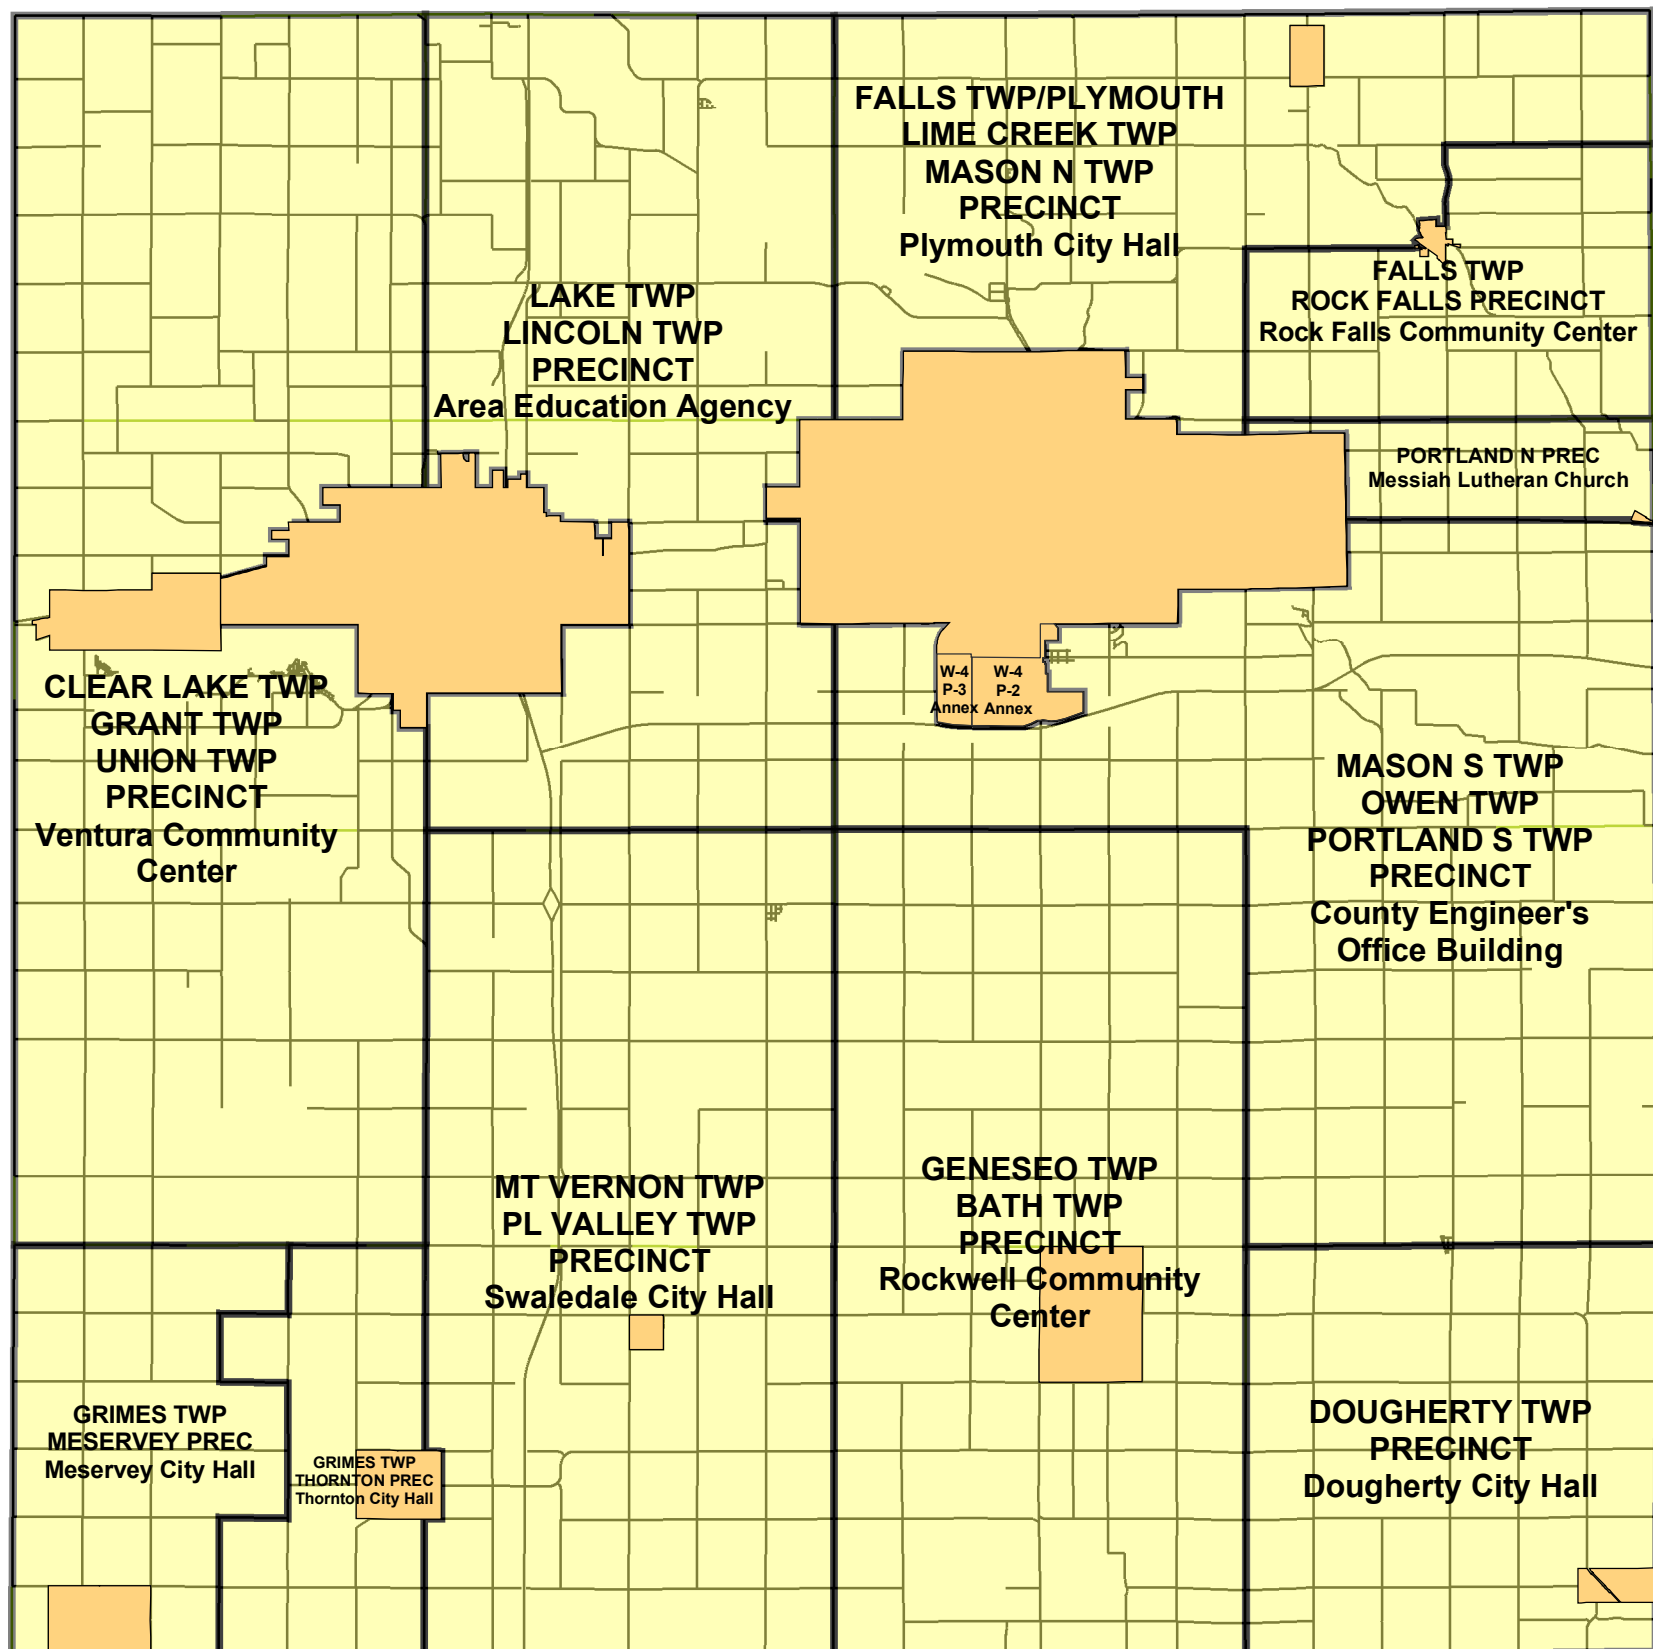

# CERRO GORDO COUNTY PRECINCTS

**COUNTY SUPERVISOR DISTRICT 1**  
 Falls Twp Rock Falls Prec, Portland Twp N Prec, and the following Precincts in Mason City: All Precincts in Ward 1, W-2 P-2, W-2 P-3, W-4 P-3, except W-4 P-3 Annex

**COUNTY SUPERVISOR DISTRICT 2**  
 Falls Plymouth/Lime Creek/Mason N Twps Prec, Lake/Lincoln Twps Prec, Clear Lake/Grant/Union Twps Prec, Grimes Twp Meservey and Thornton Precincts, Mt Vernon/Pl Valley Twps Prec, Geneseo/Bath Twps Prec, and all Wards in the City of Clear Lake

**COUNTY SUPERVISOR DISTRICT 3**  
 Mason S/Owen/Portland S Twps Prec, Dougherty Twp Prec, and the following Precincts in Mason City: All Precincts in Ward 3, W-2 P-1, W-4 P-1, W-4 P-2, W-4 P-2 Annex and W-4 P-3 Annex

**12TH REPRESENTATIVE DISTRICT - STATE**  
 Clear Lake/Grant/Union Twps Prec, All Wards in the City of Clear Lake, Dougherty Twp Prec, Falls Plymouth/Lime Creek Twp Prec, Falls Twp Rock Falls Prec, Grimes Twp Meservey and Thornton Precincts, Geneseo/Bath Twps Prec, Lake/Lincoln Twps Prec, Mt Vernon/Pl Valley Twps Prec