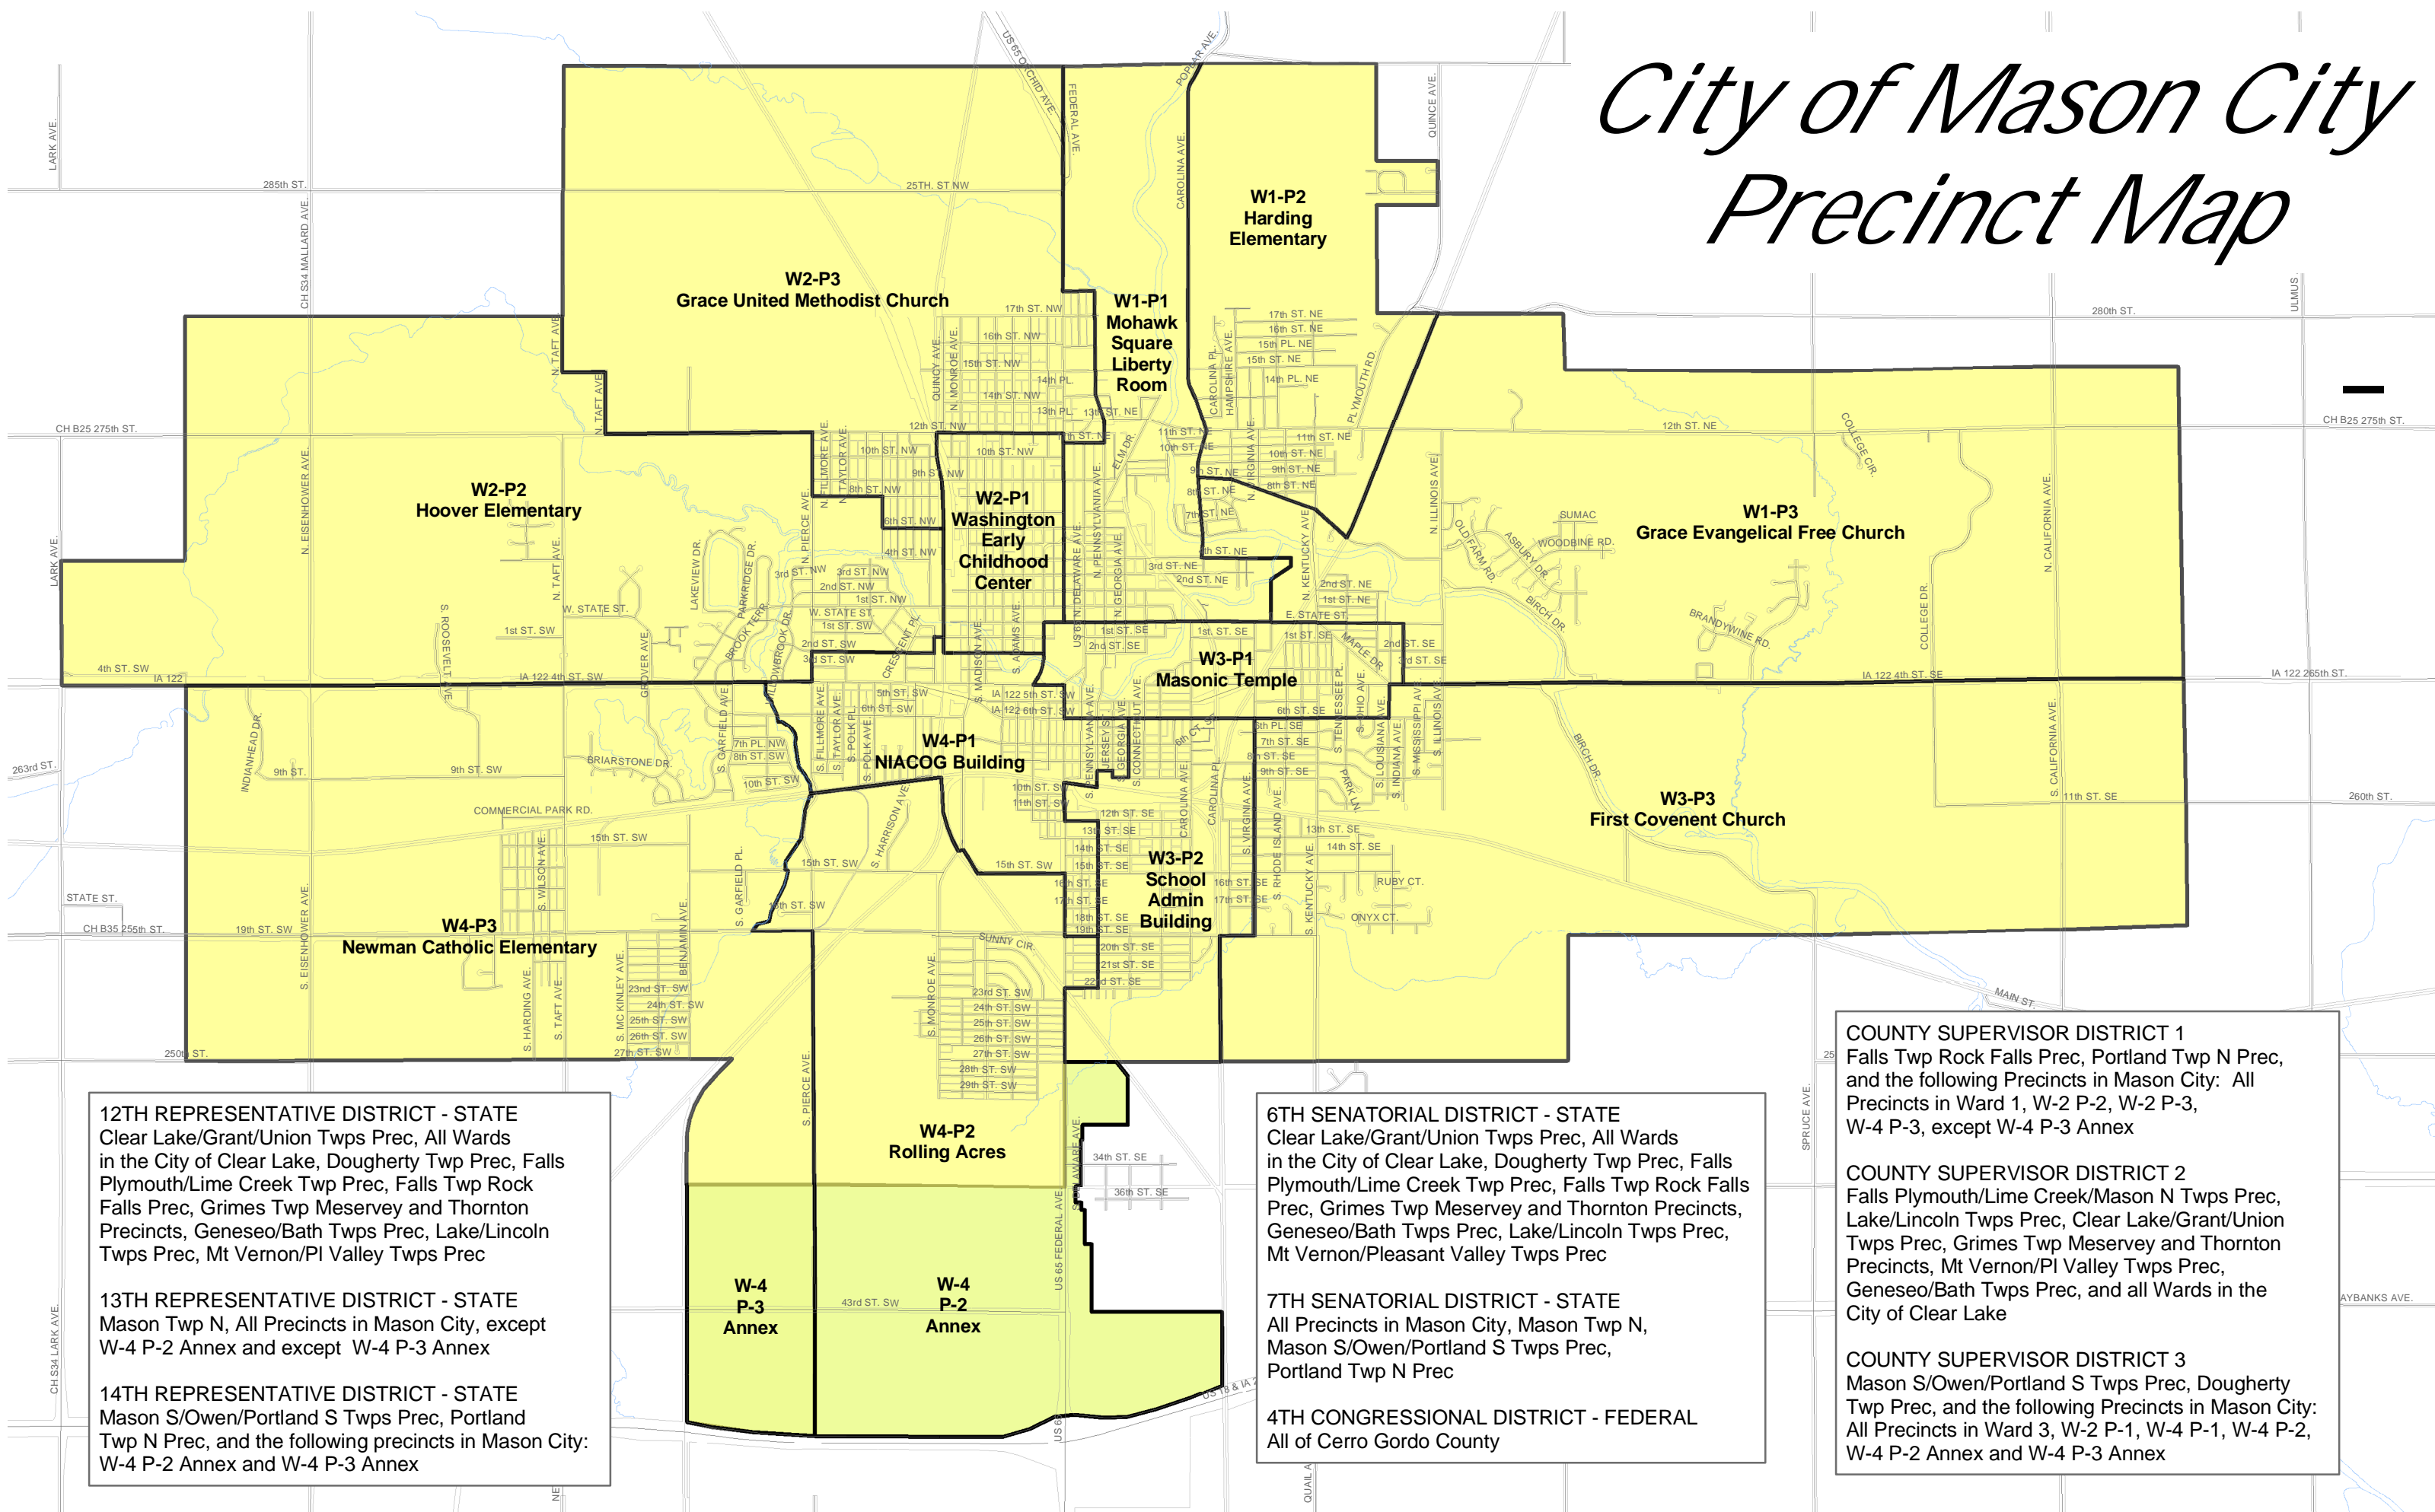

City of Mason City Precinct Map

12TH REPRESENTATIVE DISTRICT - STATE
Clear Lake/Grant/Union Twps Prec, All Wards in the City of Clear Lake, Dougherty Twp Prec, Falls Plymouth/Lime Creek Twp Prec, Falls Twp Rock Falls Prec, Grimes Twp Meservey and Thornton Precincts, Geneseo/Bath Twps Prec, Lake/Lincoln Twps Prec, Mt Vernon/PI Valley Twps Prec

13TH REPRESENTATIVE DISTRICT - STATE
Mason Twp N, All Precincts in Mason City, except W-4 P-2 Annex and except W-4 P-3 Annex

14TH REPRESENTATIVE DISTRICT - STATE
Mason S/Owen/Portland S Twps Prec, Portland Twp N Prec, and the following precincts in Mason City: W-4 P-2 Annex and W-4 P-3 Annex

7TH SENATORIAL DISTRICT - STATE
All Precincts in Mason City, Mason Twp N, Mason S/Owen/Portland S Twps Prec, Portland Twp N Prec

4TH CONGRESSIONAL DISTRICT - FEDERAL
All of Cerro Gordo County

COUNTY SUPERVISOR DISTRICT 1
Falls Twp Rock Falls Prec, Portland Twp N Prec, and the following Precincts in Mason City: All Precincts in Ward 1, W-2 P-2, W-2 P-3, W-4 P-3, except W-4 P-3 Annex

COUNTY SUPERVISOR DISTRICT 3
Mason S/Owen/Portland S Twps Prec, Dougherty Twp Prec, and the following Precincts in Mason City: All Precincts in Ward 3, W-2 P-1, W-4 P-1, W-4 P-2, W-4 P-2 Annex and W-4 P-3 Annex