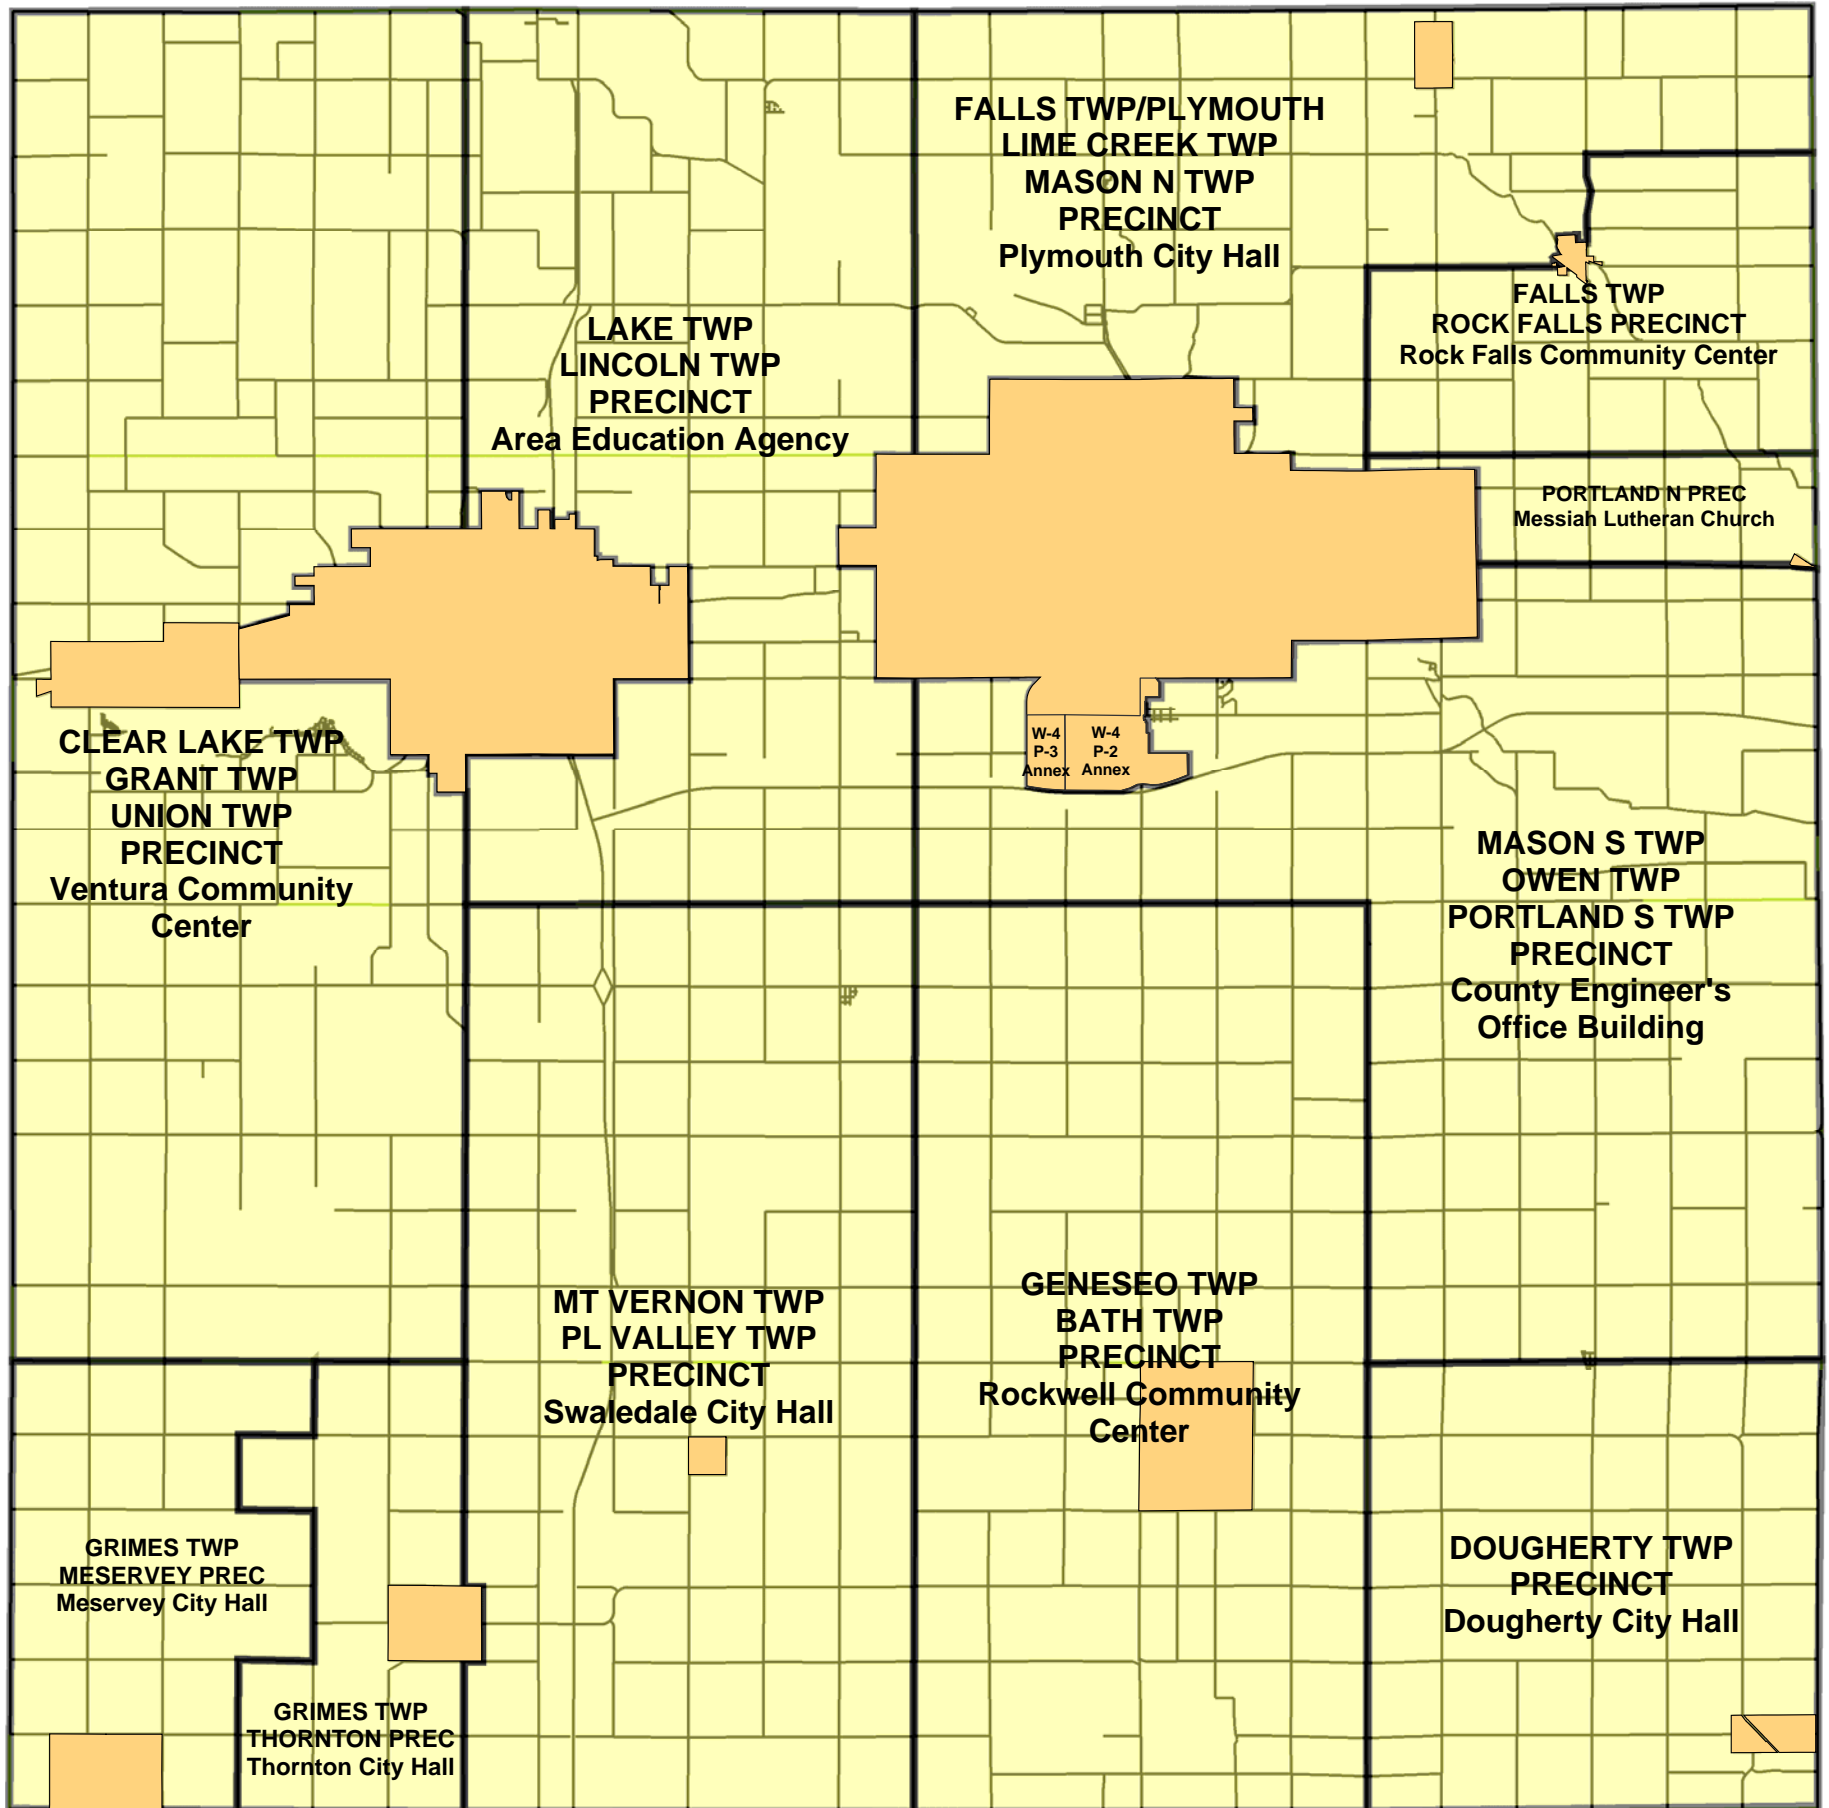

CERRO GORDO COUNTY PRECINCTS

COUNTY SUPERVISOR DISTRICT 1
 Falls Twp Rock Falls Prec, Portland Twp N Prec,
 and the following Precincts in Mason City: All
 Precincts in Ward 1, W-2 P-2, W-2 P-3,
 W-4 P-3, except W-4 P-3 Annex

COUNTY SUPERVISOR DISTRICT 2
 Falls Plymouth/Lime Creek/Mason N Twps Prec,
 Lake/Lincoln Twps Prec, Clear Lake/Grant/Union
 Twps Prec, Grimes Twp Meservey and Thornton
 Precincts, Mt Vernon/Pl Valley Twps Prec,
 Geneseo/Bath Twps Prec, and all Wards in the
 City of Clear Lake

COUNTY SUPERVISOR DISTRICT 3
 Mason S/Owen/Portland S Twps Prec, Dougherty
 Twp Prec, and the following Precincts in Mason City:
 All Precincts in Ward 3, W-2 P-1, W-4 P-1, W-4 P-2,
 W-4 P-2 Annex and W-4 P-3 Annex

12TH REPRESENTATIVE DISTRICT - STATE
 Clear Lake/Grant/Union Twps Prec, All Wards
 in the City of Clear Lake, Dougherty Twp Prec, Falls
 Plymouth/Lime Creek Twp Prec, Falls Twp Rock
 Falls Prec, Grimes Twp Meservey and Thornton
 Precincts, Geneseo/Bath Twps Prec, Lake/Lincoln
 Twps Prec, Mt Vernon/Pl Valley Twps Prec